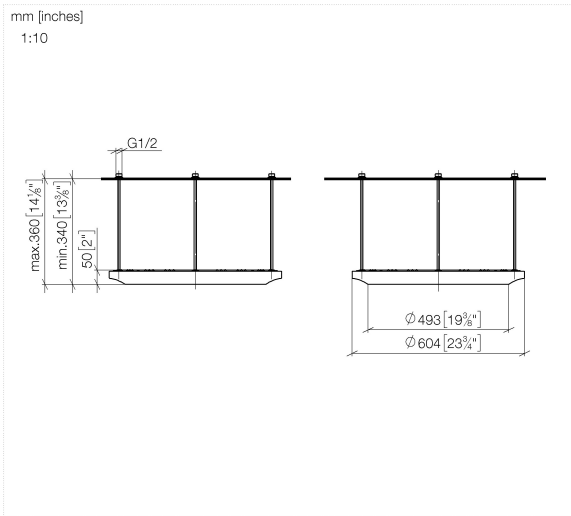

SERIES-VARIOUS AQUAHALO Rain panel - Chrome

41 750 979